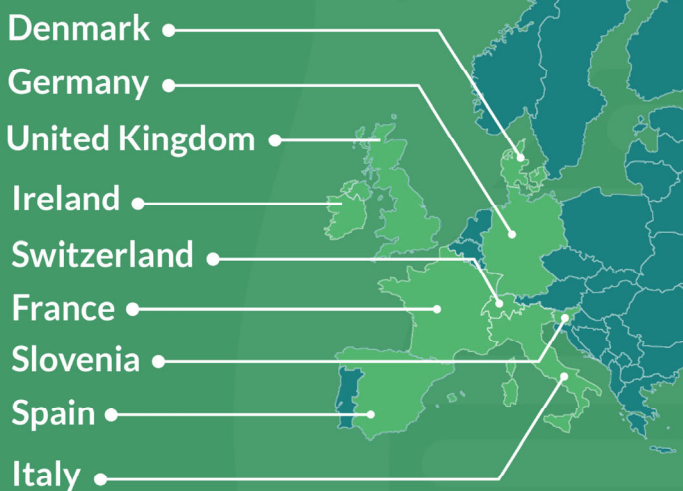

European Wheat Rust Early Warning Campaign 2026

Monitoring rust outbreaks across Europe

March – June 2026

The RustWatch network and the Horizon Europe project IPMorama are coordinating a European wheat rust monitoring campaign using the **Wheat Rust Survey App**.

The initiative supports coordinated monitoring of wheat rust diseases and strengthens early warning systems across Europe.

Who Can Contribute

Extension & advisory services

Plant breeders & seed companies

Researchers & crop protection specialists

Field trial & monitoring networks

Monitoring across Europe with partners in: